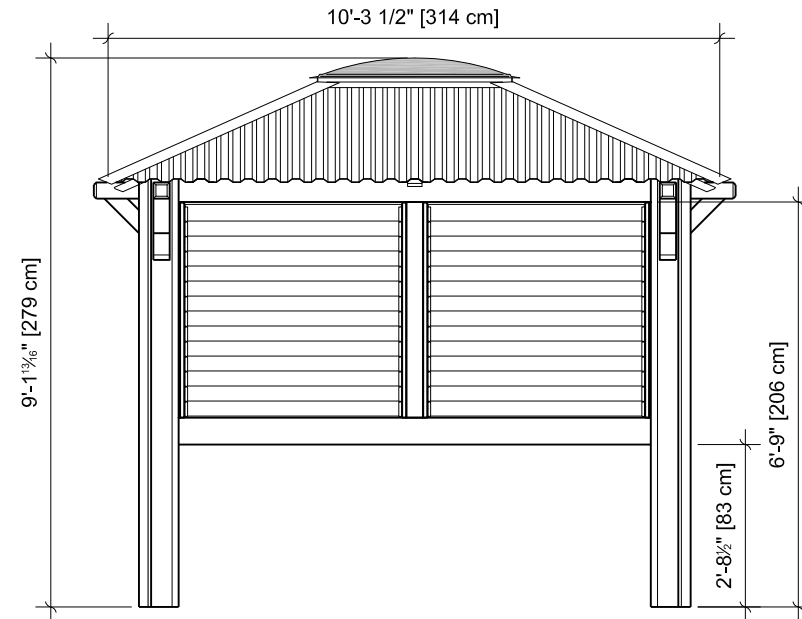

Vista Leisure - 9 x 9

FOOTPRINT

with Bar & 2 Stools

Canterbury

Plan View Footprint

Rear Elevation

Side Elevation