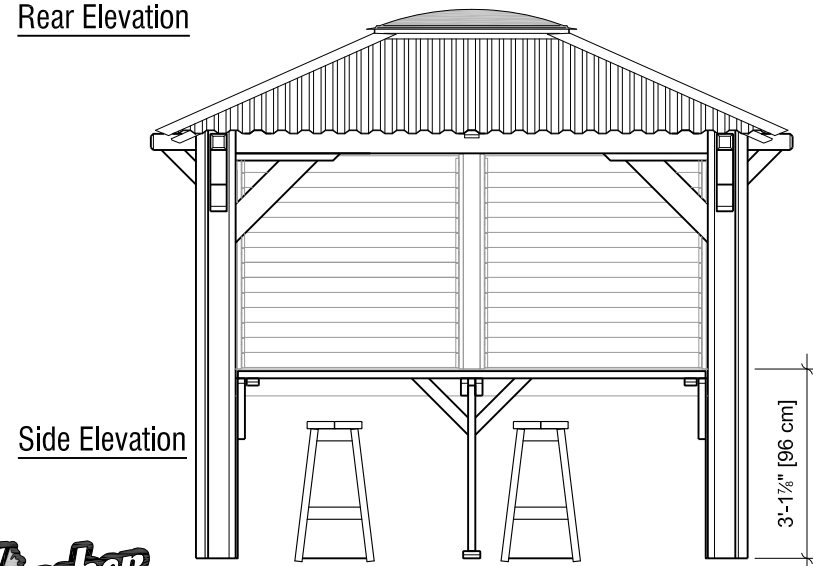

Vista Leisure - 9 x 9

FOOTPRINT

with Bar & 2 Stools

Canterbury

Plan View Footprint

Rear Elevation

Side Elevation