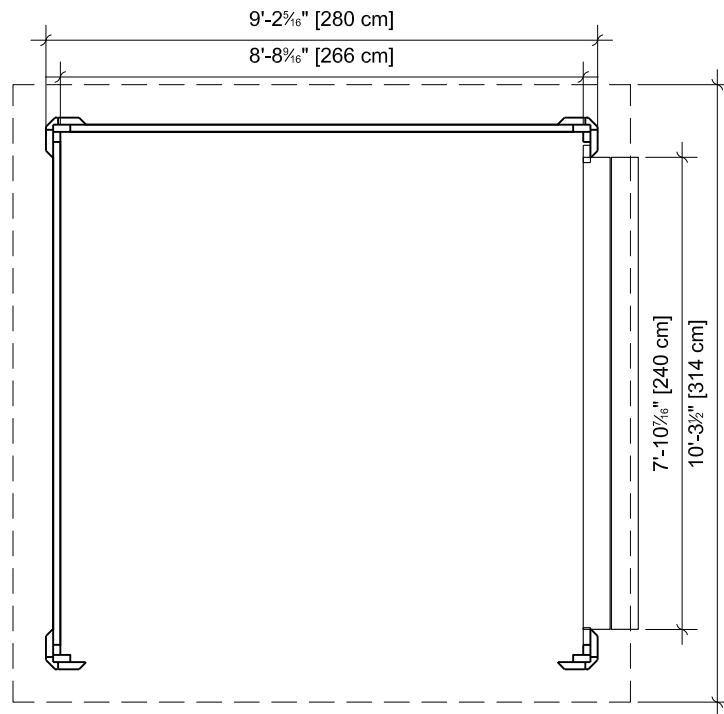

Vista Leisure - 9 x 9

FOOTPRINT

with Bar & 2 Stools

Canterbury

Plan View Footprint

Rear Elevation

Side Elevation