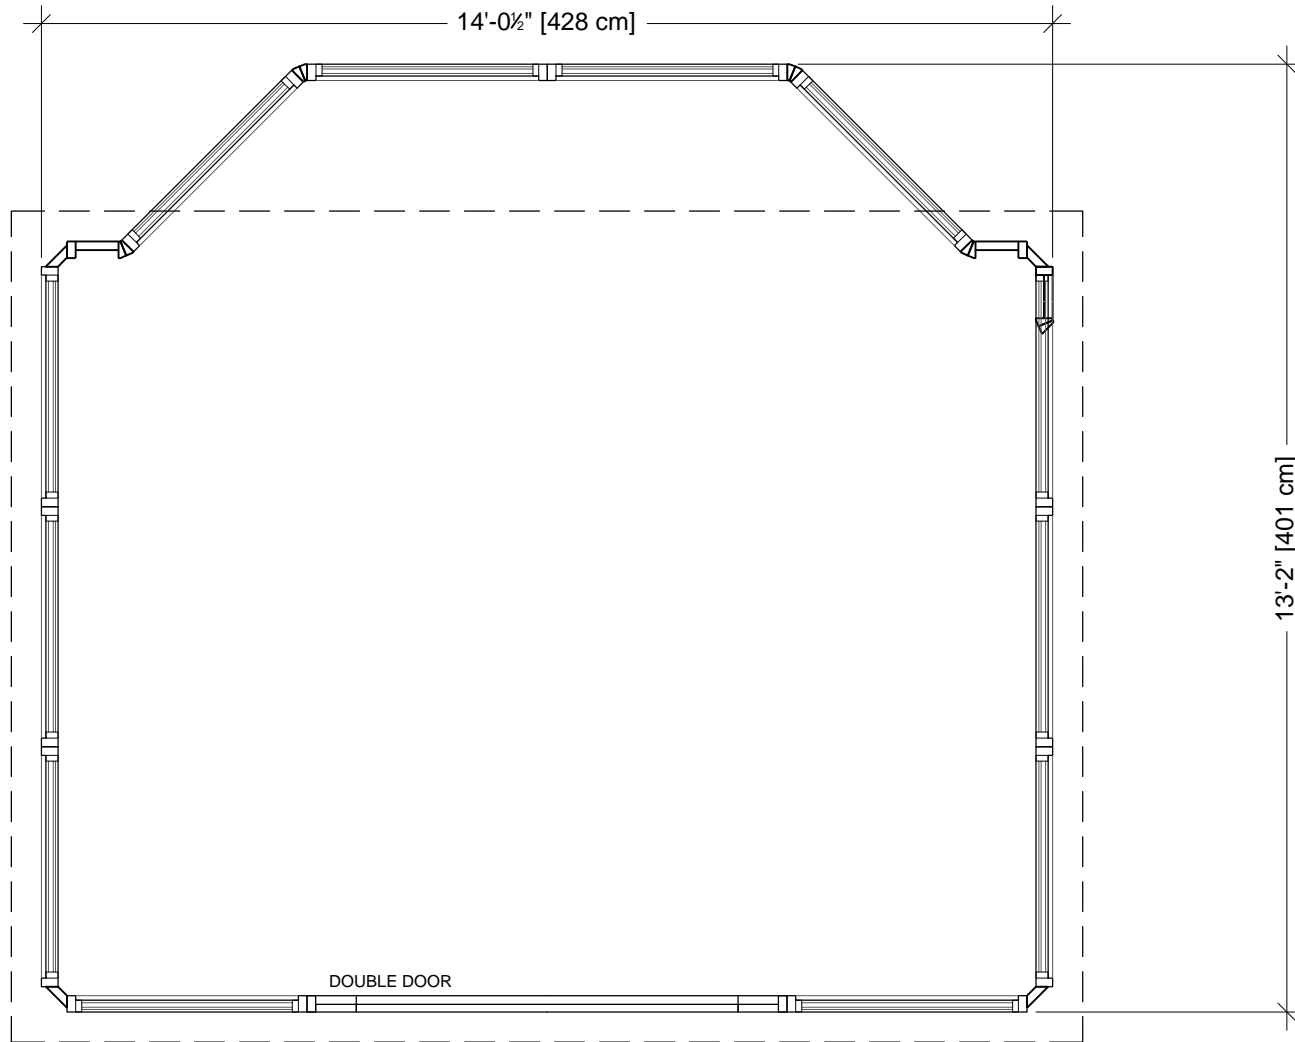

1 BAY

CHILLIWACK

CODE: 0012

TOLL FREE: 1-877-795-7423