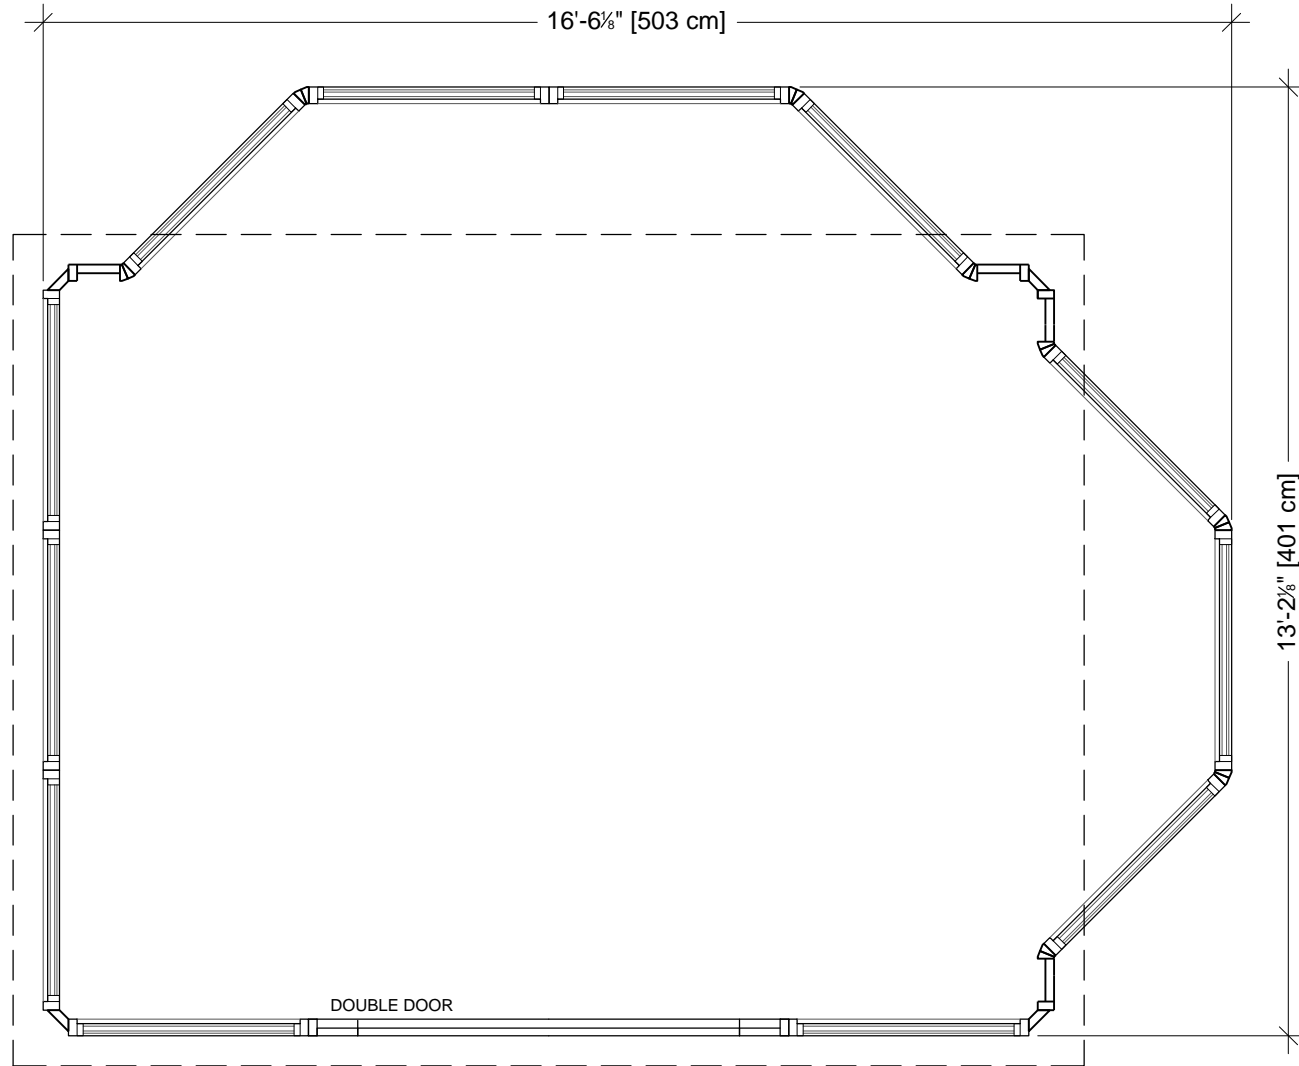

2 BAY ADJACENT

CHILLIWACK

CODE: 0012

TOLL FREE: 1-877-795-7423