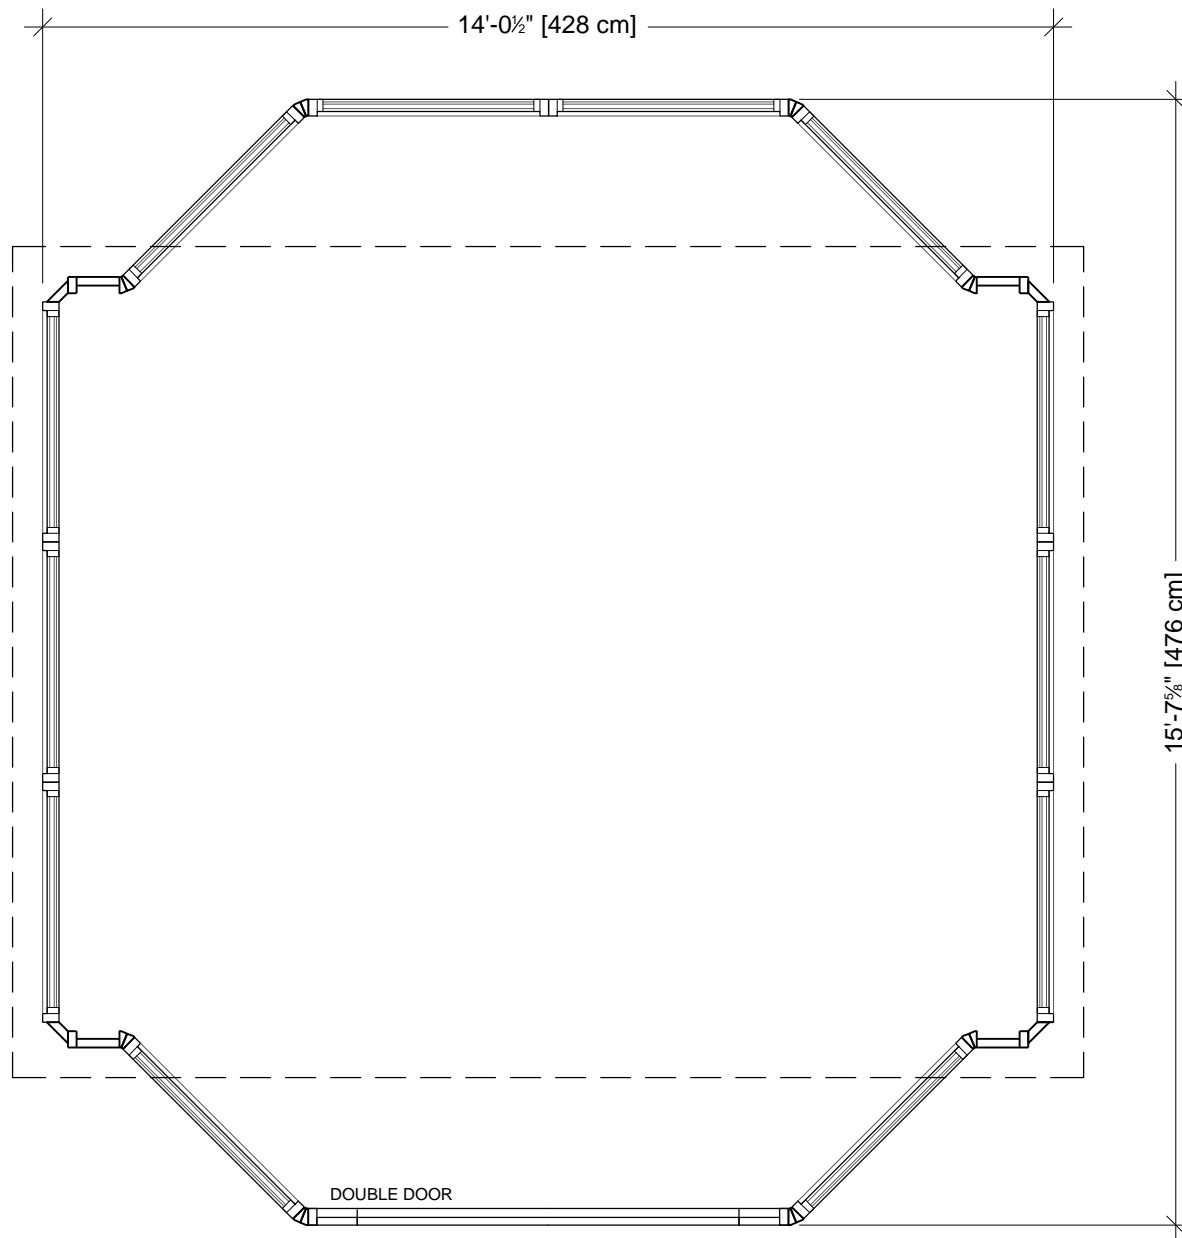

2 BAY OPPOSITE

CHILLIWACK

CODE: 0012

TOLL FREE: 1-877-795-7423