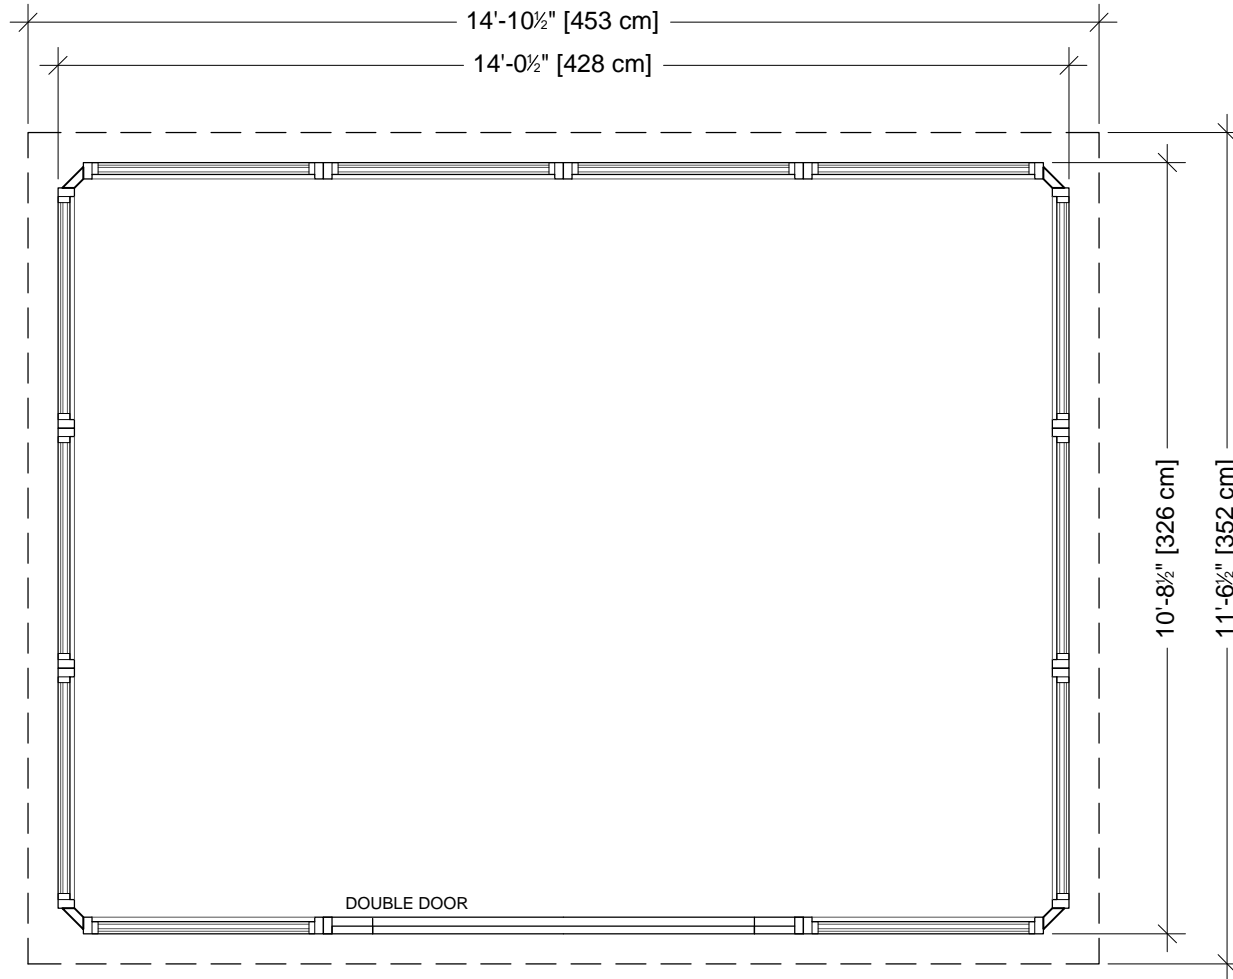

Front Elevation

Side Elevation

STANDARD

CHILLIWACK

CODE: 0012

TOLL FREE: 1-877-795-7423

1 BAY

CHILLIWACK